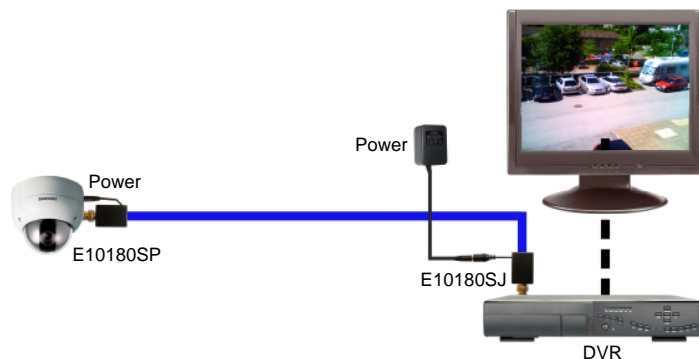

## Power Through Baluns – Plug & Jack

**BNC Male to RJ45 Jack  
with 2.1mm Power Plug  
Part Number: E10180SP**

**BNC Male to RJ45 Jack  
with 2.1mm Power Jack  
Part Number: E10180SJ**

### Features:

- BNC Male Power Through Video Balun.
- With either 2.1 mm power plug or jack (E10180SP/SJ).
- Feed AC or DC Power up Cat 5e Cable to Camera.
- Exceptional performance, High Reliability and Durability.
- Housed in a fire retardant wall mountable case.
- Uses 3 pairs of Cat 5e cable for power feed for maximum range.
- Passive device (no power supply required).
- Stable over working temperature between 0 °C to +55 °C.

### Application:

In installations where power is not available at the camera end and Cat 5 cabling is used for backbone cabling, power can be fed to the camera using a combination of E10180SP and E10180SJ Power Through Baluns to interconnect the camera using spare capacity on the Cat 5e cable with cost savings from 10% for cable runs of around 45 metres and more for longer cable runs.

The maximum distance between the camera and the hub depends on the power requirements of the camera. The figure to the left will serve as a guide in determining the approximate distance that can be achieved using these Power Through Video Baluns.