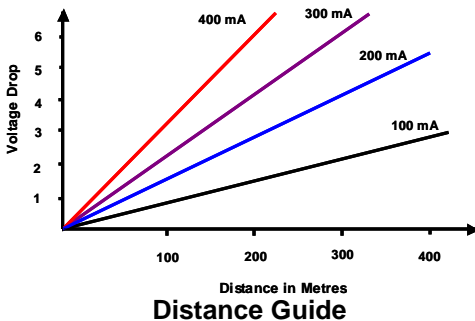

The maximum distance between the camera and the hub depends on the power requirements of the camera. The figure to the left will serve as a guide in determining the approximate distance that can be achieved using these Power Through Video Baluns.

### Specifications:

Bandwidth:	DC to 8 Mhz
Insertion Loss:	< 2 dB to 8 MHz
Impedance:	75 ohm BNC, 100 Ohm RJ45
Maximum Signal Voltage:	1.1 Vp-p
Cable Length:	100 mm
Return Loss:	> 15 dB to 8 MHz
Common Mode Rejection:	> 40 dB @ 8 MHz
Pinout for RJ45 Jack:	Video 7(-) 8 (+) Power 1, 3, 5 (+) / 2, 4, 6 (-)
RJ45 Contacts:	Gold 50 micro inch
Temperature Range:	0 to 55 °C operating, 95% Relative Humidity
Casing:	Black Fire Retardant Plastic ABS UL 94V-0