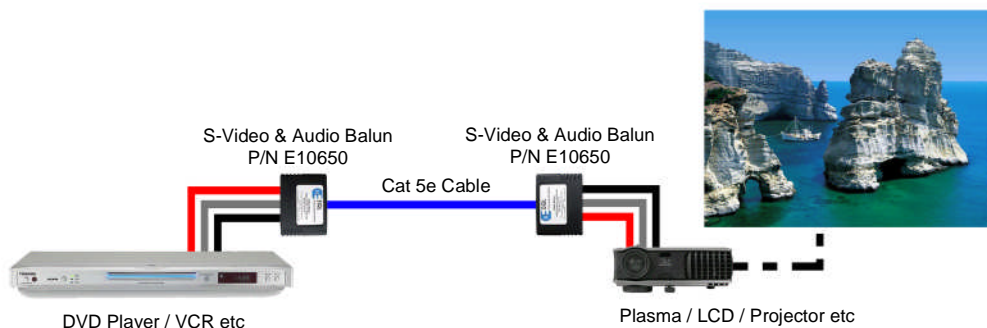

## S-Video & Audio Balun

**S-Video & Audio Balun**  
**2 RCA Female + 1 Mini Din**  
**to 1 RJ45**  
**Part Number: E10650**

### Features:

- Allows S-Video & Dual Audio signals to be transmitted via Cat 5e Cable
- High Reliability and Durability
- Housed in a fire retardant wall mountable Case
- Low cost, high quality and performance
- Passive device (no power supply required)
- Stable over working temperature between 0 °C to +55 °C

### Application:

The S-Video & Audio Balun allows these signals to be extended to a remote location using Cat 5e / Cat 6 UTP cables.

This Balun provides a low cost and versatile cabling solution for any audio distribution. Examples include: DVD Players, VCR's, Projectors, Laptops etc

### Specifications:

|                        |   |
|------------------------|---|
| Bandwidth:             | Video: DC to 6MHz<br>Audio: 20Hz to 50KHz   |
| Max. Input:            | 1.1Vp-p   |
| Connectors:            | 1 x 4-pin Mini Din, 2 x RCA Audio and 1 x RJ45  |
| Impedance:             | Video: 75 ohms (RCA)<br>Audio: 600 ohms (RCA)   |
| Maximum distance:      | Colour Video: Up to 250m via Cat 5<br>Audio: Up to 1500m via Cat 5  |
| Insertion Loss:        | Video: <2dB over the frequency range<br>Audio: <3dB per pair  |
| Return Loss:           | >13dB over the frequency range  |
| Common Mode Rejection: | >40dB over the frequency range  |
| Cable UTP:             | 24 AWG or lower solid copper twisted pair wires   |
| RJ45 Pin out:          | S-Video (Lu): Pins 7 + / 8 -<br>S-Video (Chr): Pins 5 + / 4 -<br>Audio (White): Pins 6 + / 3 -<br>Audio (Red): Pins 2 + / 1 - |
| Temperature:           | Operating: 0 to 55° C<br>Storage: -20 to 85° C<br>Humidity: Up to 95%   |
| Dimensions:            | 81 x 60 x 24mm  |