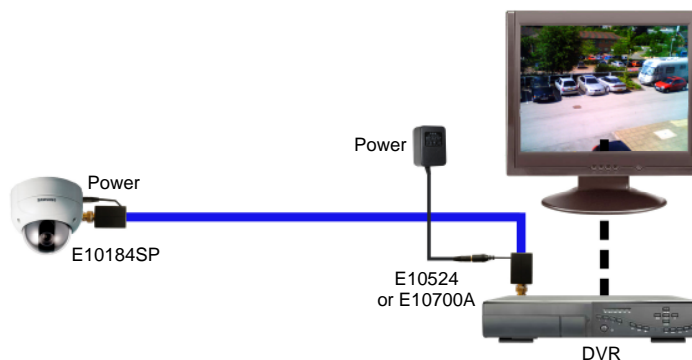

### Power Through Baluns (E10700A Compatible)

**BNC Male to RJ45 Jack with 2.1mm Power Plug**  
Part Number: E10184SP

#### Features:

- BNC Male Power Through Video Balun.
- With 2.1 mm power plug.
- Feed AC or DC Power up Cat 5e Cable to Camera.
- Exceptional performance, High Reliability and Durability.
- Housed in a fire retardant wall mountable case.
- Uses 3 pairs of Cat 5e cable for power feed for maximum range.
- Passive device (no power supply required).
- Stable over working temperature between 0 °C to +55 °C.

#### Application:

In installations where power is not available at the camera end and Cat 5 cabling is used for backbone cabling, power can be fed to the camera using a combination of E10184SP Power Through Baluns to interconnect the camera using spare capacity on the Cat 5e cable with cost savings from 10% for cable runs of around 45 metres and more for longer cable runs.

The maximum distance between the camera and the hub depends on the power requirements of the camera. The figure to the left will serve as a guide in determining the approximate distance that can be achieved using these Power Through Video Baluns.