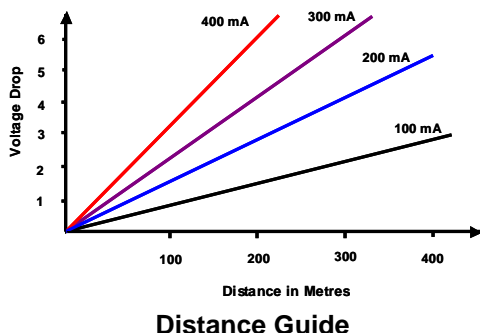

The maximum distance between the camera and the hub depends on the power requirements of the camera. The figure to the left will serve as a guide in determining the approximate distance that can be achieved using these Power Through Video Baluns.

#### Specifications:

Bandwidth:	DC to 8 Mhz
Insertion Loss:	< 2 dB to 8 MHz
Impedance:	75 ohm BNC, 100 Ohm RJ45
Maximum Signal Voltage:	1.1 Vp-p
Cable Length:	100 mm
Return Loss:	> 15 dB to 8 MHz
Common Mode Rejection:	> 40 dB @ 8 MHz
Pinout for RJ45 Jack:	Video 7(+) / 8 (-) Power 1, 3, 5 (+) / 2, 4, 6 (-)
RJ45 Contacts:	Gold 50 micro inch
Temperature Range:	0 to 55 °C operating, 95% Relative Humidity
Casing:	Black Fire Retardant Plastic ABS UL 94V-0
Compatible with:	E10174 / E10524 / E10700A or E10184S (Video only)