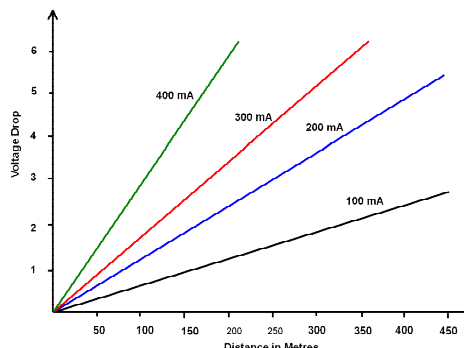

Power Through Balun with Monitor

Features:

- BNC Male Power Through Video Balun and Video.
- With 300 mm cable BNC Male and Power Feed.
- Feed AC or DC Power up Cat 5 Cable to Camera.
- Exceptional performance, High Reliability and Durability.
- Housed in a fire retardant wall mountable Case.
- Uses 3 pairs of Cat 5 cable for power feed for maximum range.
- High quality and performance.
- Passive device (no power supply required).
- Stable over working temperature between 0 °C to +55 °C.

The maximum distance between the camera and the hub depends on the power requirements of the camera. The figure below will serve as a guide in determining the approximate distance that can be achieved using Power Through Video Balun E10524.

Specifications:

Bandwidth:	DC to 8 MHz
Insertion Loss:	< 2 dB to 8 MHz
Impedance:	75 ohm BNC, 100 Ohm RJ45
Maximum Signal Voltage:	1.1 Vp-p
Cable Length:	300 mm
Return Loss:	> 15 dB to 8 MHz
Common Mode Rejection:	> 40 dB @ 8 MHz
Indicator LED:	Red for AC or DC Power On
Connectors:	Video: BNC Male Power: Bare Fig 8 (Solid Red (+), Black (-))
Pinout for RJ45 Jack:	Video 7(+) / 8 (-) Power 1, 3, 5 (+) / 2, 4, 6 (-)
RJ45 Contacts:	Gold 50 micro inch
Temperature Range:	0 to 55 °C operating, 22 to 80°C Storage 95% Relative Humidity
Casing:	Fire Retardant Plastic ABS UL 94V-0
Maximum Distance:	Video Only Colour: Up to 400m Video and Power: Up to 300m