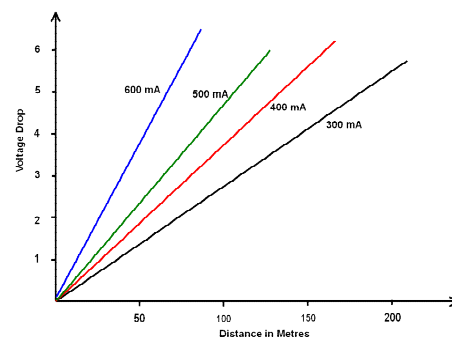

E10522

Specifications

Bandwidth:	DC to 8 MHz
Insertion Loss:	< 2 dB to 8 MHz
Impedance:	75 ohm BNC, 100 ohm RJ45
Maximum Signal Voltage:	1.1 Vp-p
Return Loss:	> 15 dB to 8 MHz
Common Mode Rejection:	> 40 dB @ 8 MHz
Interface:	16x BNC female for Video Out 16x RJ45 Jack unshielded 16 x 4 Pole Screw Terminal for Power and PTZ Control
RJ45 Pinout:	Video 7+/8- for video Power 1, 3, 5 + and 2, 4, 6 – switch in power mode Power 1, 3 + and 2, 6 – switch in PTZ mode and PTZ control 4+/5-
Temperature Range:	0 to 55 °C operating, -22 to 80 °C Storage 95% RH
Maximum Distance:	Video Only Color: Up to 400 m Video and Power: Up to 300 metres (Note 1) Video Power PTZ: Up to 70 metres (Note 1)

Note 1: Maximum distance is dependent on camera, power supply and environment.

EQL Teleconnect

Unit 20, 13 Swaffham Road
Minto NSW 2566
Australia

Postal Address:
P.O. Box 351
Minto NSW 2566
Australia

Tel: +61 2 9824 5680
Fax: +61 2 9824 5685
Email: sales@teleconnect.com.au
Web: www.teleconnect.com.au

ABN: 93 098 402 218