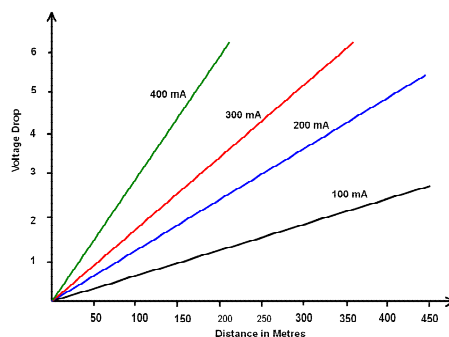

The distance between the camera and the hub depends on the balun selected and power requirements of the camera. The figure below will serve as a guide in determining the approximate distance that can be achieved noting that with PTZ baluns the maximum distance will be about 70 metres.