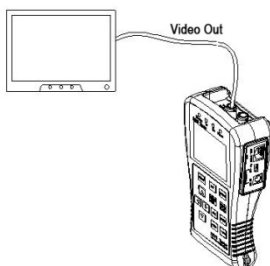

# Key Controls & Interfaces:

Left Side View

RS232 port

Right Side View

DC Jack    On/Off Switch    RJ45 Jack

Top Side View

Video In    Video Out    RS 484

Bottom View

# Test Options Included:

Video Test and Setup  
Using In-Built LCD Monitor

Video Test and Setup  
Using External Monitor

PTZ Camera Test and Setup  
Using In-Built Monitor

PTZ Controller RS485 Testing

Cat 5 Cable Testing