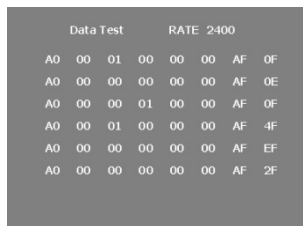

# Test Options Included:

Video Test and Setup  
Using In-Built LCD Monitor

Video Test and Setup  
Using External Monitor

PTZ Camera Test and Setup  
Using In-Built Monitor

PTZ Controller RS485 Testing

Cat 5 Cable Testing