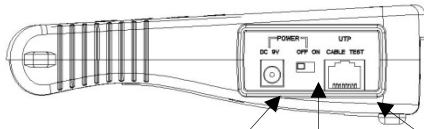

### Key Controls & Interfaces:

# Key Controls & Interfaces:

Left Side View

RS232 port

Right Side View

DC Jack    On/Off Switch    RJ45 Jack

Top Side View

Video In    Video Out    RS 484

Bottom View