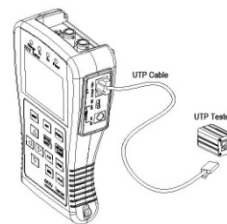

# Key Controls & Interfaces:

Left Side View

RS232 port

Right Side View

DC Jack    On/Off Switch    RJ45 Jack

Top Side View

Video In    Video Out    RS 484

Bottom View

# Test Options Included:

Video Test and Setup  
Using In-Built LCD Monitor

Video Test and Setup  
Using External Monitor

PTZ Camera Test and Setup  
Using In-Built Monitor

PTZ Controller RS485 Testing

Cat 5 Cable Testing