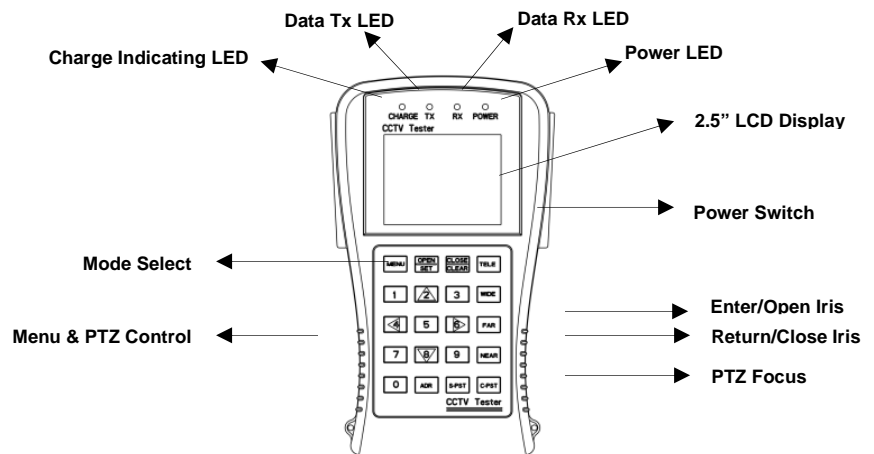

Key Controls & Interfaces: