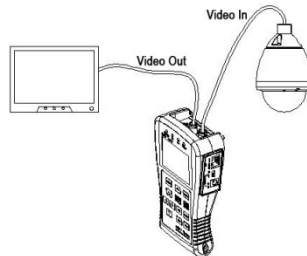

Video Test and Setup
Using External Monitor