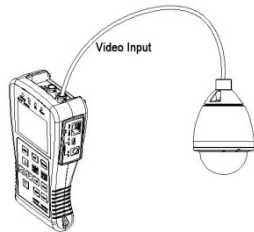

Test Options Included:

Video Test and Setup
Using In-Built LCD Monitor