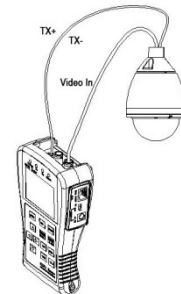

# Key Controls & Interfaces:

Left Side View

RS232 port

Right Side View

DC Jack    On/Off Switch    RJ45 Jack

Top Side View

Video In    Video Out    RS 484

Bottom View

Rechargeable Battery Compartment

# Test Options Included:

Video Test and Setup  
Using In-Built LCD Monitor

Video Test and Setup  
Using External Monitor

PTZ Camera Test and Setup  
Using In-Built Monitor

PTZ Controller RS485 Testing

Cat 5 Cable Testing